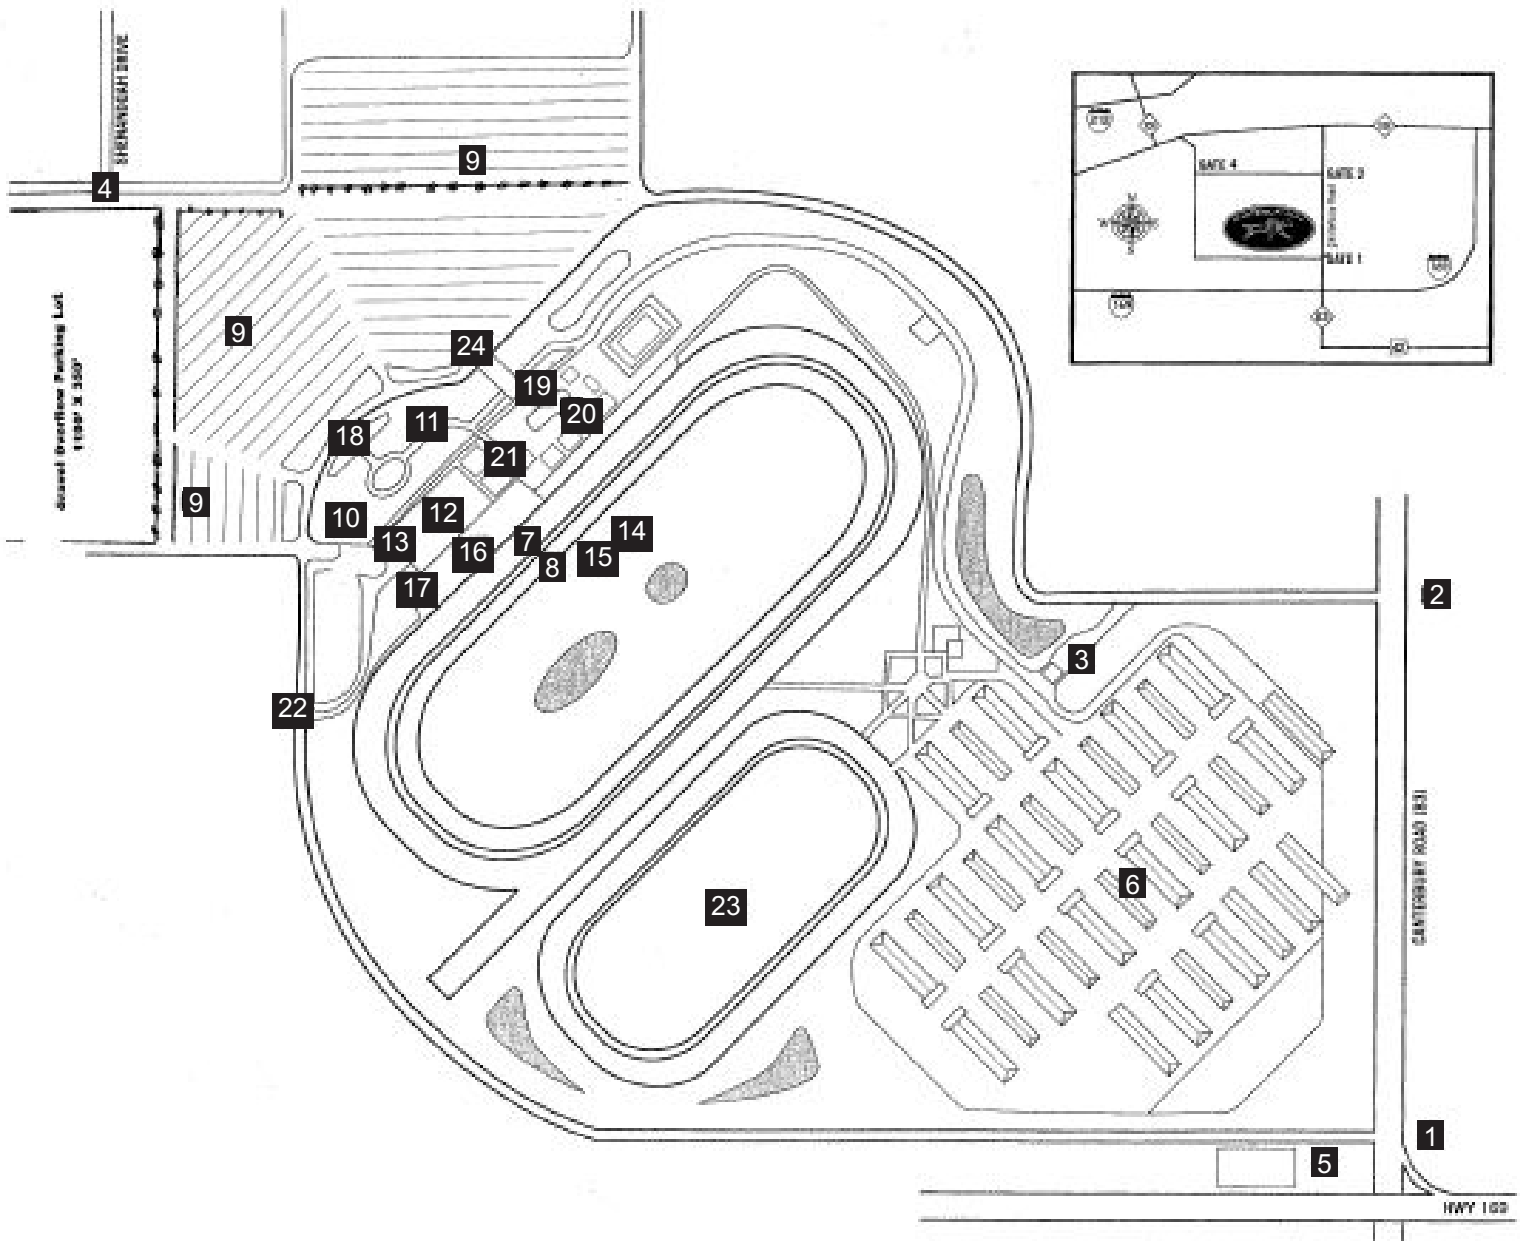

CANTERBURY PARK FACILITY MAP

- | | | |
|-----------------------|-----------------------------|---------------------------|
| 1. Gate 1 | 9. Free Parking | 17. Wild Horse Saloon |
| 2. Gate 2 | 10. Preferred/Valet Parking | 18. Paddock Gardens |
| 3. Gate 3/Stable Gate | 11. Grandstand Entrance | 19. Shire Square |
| 4. Gate 4 | 12. Grandstand | 20. Paddock Pavilion |
| 5. Park Inn | 13. Card Club Entrance | 21. Ubetcha Bar & Grill |
| 6. Stables | 14. Tote Board | 22. Loading Dock Entrance |
| 7. Main Racetrack | 15. Finish Line | 23. Practice Track |
| 8. Turf Course | 16. Apron | 24. Shire Square Entrance |

CANTERBURY PARK PADDOCK PAVILION MAP

1. Ticket Office
2. Admission Booths

3. Security Gate
4. Concession Stand

5. Overhead Door
6. Grandstand Entrance

CANTERBURY PARK TRACK LEVEL MAP

- | | | |
|------------------------------|------------------------------|------------------------------|
| 1. Grandstand Entrance | 8. Leinie's Lodge Concession | 15. Poker Room |
| 2. Information Center | 9. St. Paul Snack | 16. Food Court |
| 3. Card club/Valet Entrance | 10. Ubetcha Bar | 17. Bar |
| 4. Bathrooms | 11. Ubetcha Grill | 18. Wild Horse Saloon & Deck |
| 5. Shakopee Stand Concession | 12. Ubetcha Deck | 19. Mutuels |
| 6. Pizza n' Pasta Concession | 13. Card club Entrance | 20. Iguana Bar |
| 7. Ice Cream Concession | 14. Casino Games Room | |

CANTERBURY PARK MEZZANINE LEVEL MAP

1. Outside Seating
2. Inside Seating
3. Mutuels
4. Bathrooms

5. Deck
6. Pronto Pup Concession
7. Canterbury Grill
8. Char's Pub

9. Horseshoe Bar
10. South of the Border
11. Canterbury Pub