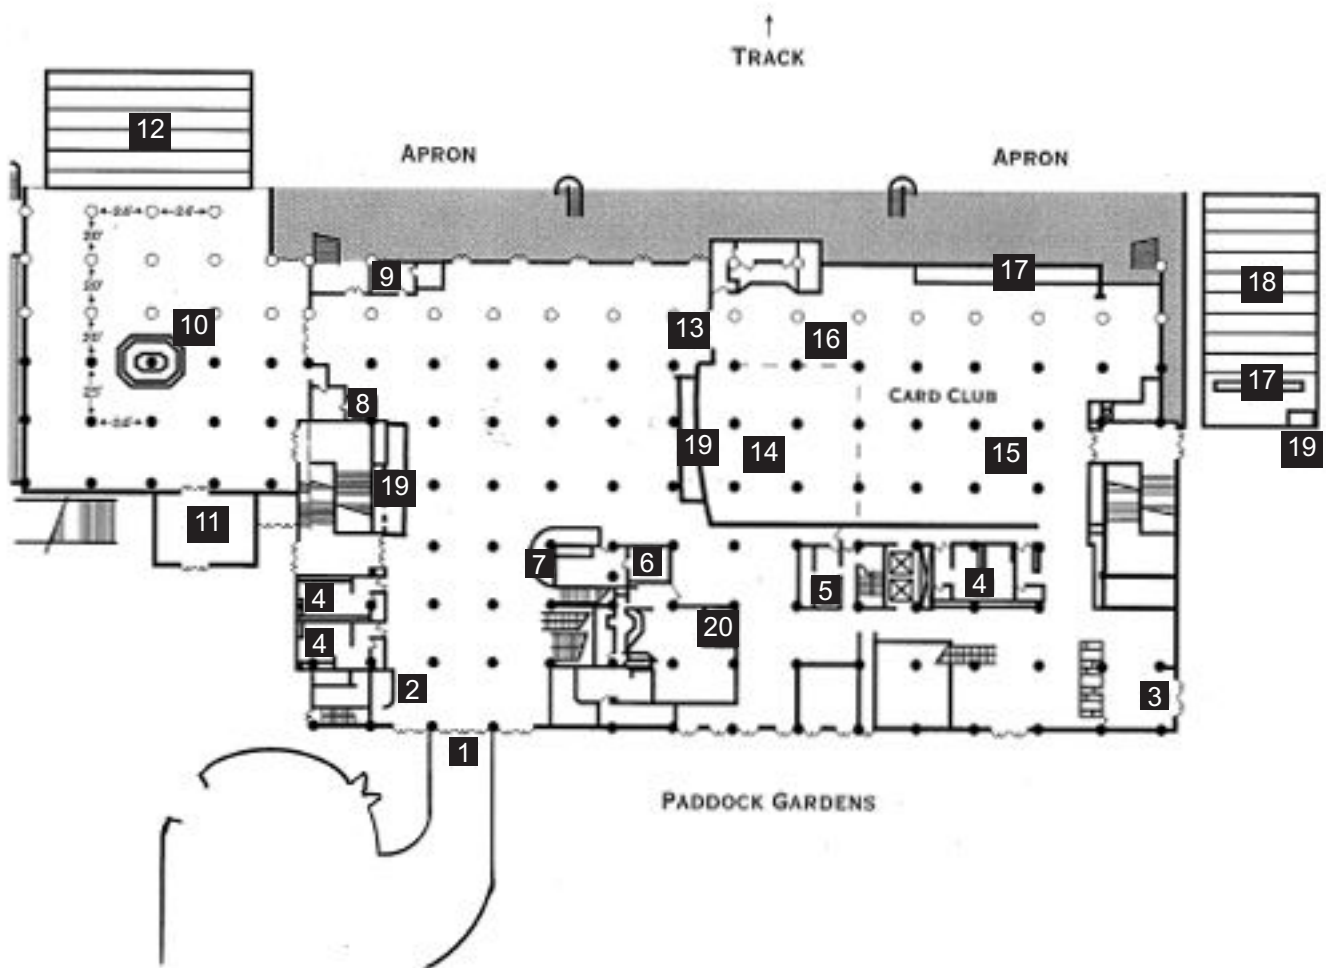

CANTERBURY PARK FACILITY MAP

- | | | |
|-----------------------|-----------------------------|---------------------------|
| 1. Gate 1 | 9. Free Parking | 17. Wild Horse Saloon |
| 2. Gate 2 | 10. Preferred/Valet Parking | 18. Paddock Gardens |
| 3. Gate 3/Stable Gate | 11. Grandstand Entrance | 19. Shire Square |
| 4. Gate 4 | 12. Grandstand | 20. Paddock Pavilion |
| 5. Park Inn | 13. Card Club Entrance | 21. Ubetcha Bar & Grill |
| 6. Stables | 14. Tote Board | 22. Loading Dock Entrance |
| 7. Main Racetrack | 15. Finish Line | 23. Practice Track |
| 8. Turf Course | 16. Apron | 24. Shire Square Entrance |

CANTERBURY PARK PADDOCK PAVILION MAP

1. Ticket Office
2. Admission Booths

3. Security Gate
4. Concession Stand

5. Overhead Door
6. Grandstand Entrance

CANTERBURY PARK TRACK LEVEL MAP

- | | | |
|------------------------------|------------------------------|------------------------------|
| 1. Grandstand Entrance | 8. Leinie's Lodge Concession | 15. Poker Room |
| 2. Information Center | 9. St. Paul Snack | 16. Food Court |
| 3. Card club/Valet Entrance | 10. Ubetcha Bar | 17. Bar |
| 4. Bathrooms | 11. Ubetcha Grill | 18. Wild Horse Saloon & Deck |
| 5. Shakopee Stand Concession | 12. Ubetcha Deck | 19. Mutuels |
| 6. Pizza n' Pasta Concession | 13. Card club Entrance | 20. Iguana Bar |
| 7. Ice Cream Concession | 14. Casino Games Room | |

CANTERBURY PARK MEZZANINE LEVEL MAP

1. Outside Seating
2. Inside Seating
3. Mutuels
4. Bathrooms

5. Deck
6. Pronto Pup Concession
7. Canterbury Grill
8. Char's Pub

9. Horseshoe Bar
10. South of the Border
11. Canterbury Pub