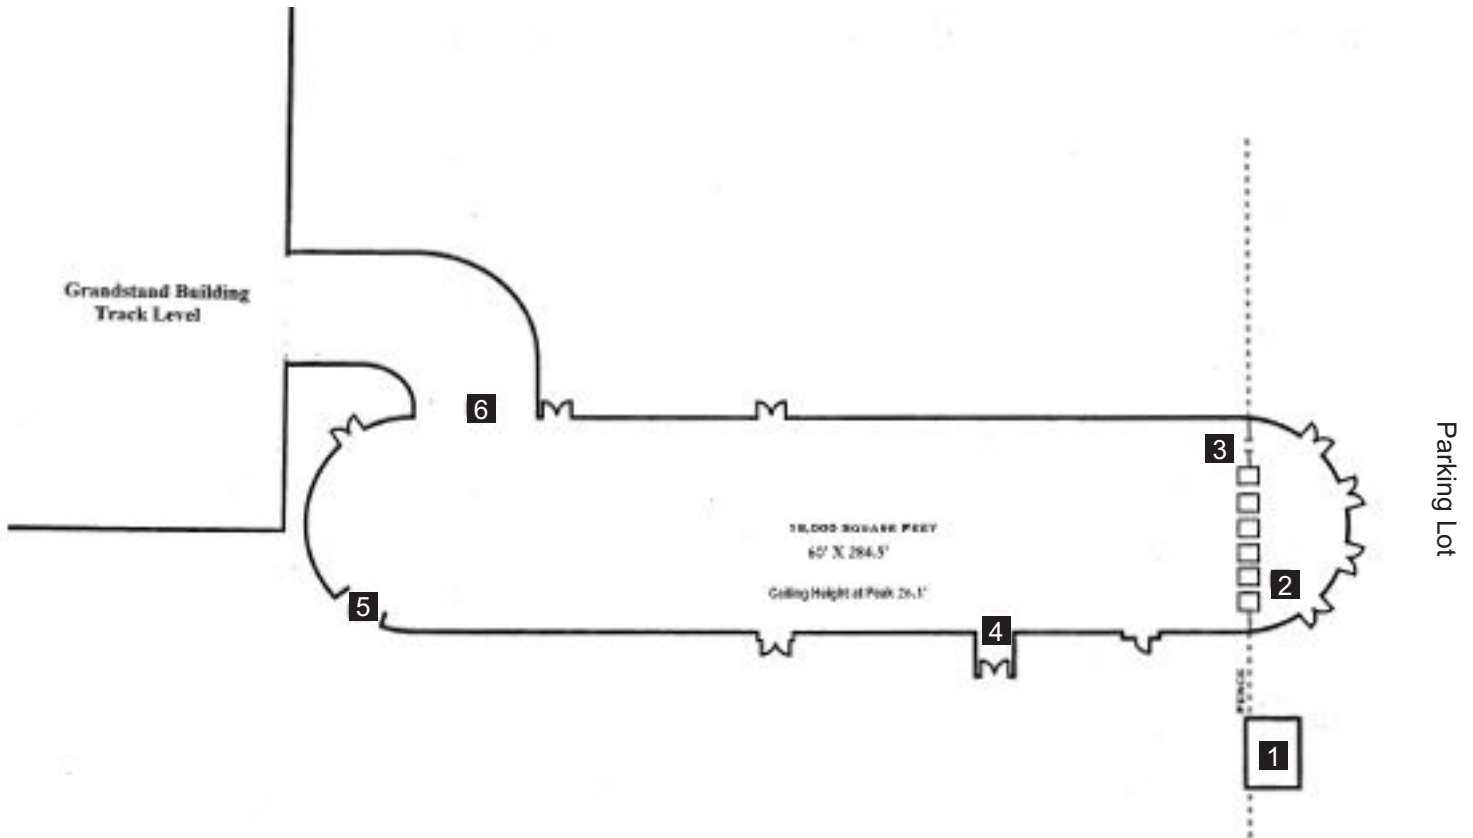

CANTERBURY PARK FACILITY MAP

- | | | |
|-----------------------|-----------------------------|---------------------------|
| 1. Gate 1 | 9. Free Parking | 17. Wild Horse Saloon |
| 2. Gate 2 | 10. Preferred/Valet Parking | 18. Paddock Gardens |
| 3. Gate 3/Stable Gate | 11. Grandstand Entrance | 19. Shire Square |
| 4. Gate 4 | 12. Grandstand | 20. Paddock Pavilion |
| 5. Park Inn | 13. Card Club Entrance | 21. Ubetcha Bar & Grill |
| 6. Stables | 14. Tote Board | 22. Loading Dock Entrance |
| 7. Main Racetrack | 15. Finish Line | 23. Practice Track |
| 8. Turf Course | 16. Apron | 24. Shire Square Entrance |

CANTERBURY PARK PADDOCK PAVILION MAP

1. Ticket Office
2. Admission Booths

3. Security Gate
4. Concession Stand

5. Overhead Door
6. Grandstand Entrance

CANTERBURY PARK TRACK LEVEL MAP

- | | | |
|------------------------------|------------------------------|------------------------------|
| 1. Grandstand Entrance | 8. Leinie's Lodge Concession | 15. Poker Room |
| 2. Information Center | 9. St. Paul Snack | 16. Food Court |
| 3. Card club/Valet Entrance | 10. Ubetcha Bar | 17. Bar |
| 4. Bathrooms | 11. Ubetcha Grill | 18. Wild Horse Saloon & Deck |
| 5. Shakopee Stand Concession | 12. Ubetcha Deck | 19. Mutuels |
| 6. Pizza n' Pasta Concession | 13. Card club Entrance | 20. Iguana Bar |
| 7. Ice Cream Concession | 14. Casino Games Room | |

CANTERBURY PARK MEZZANINE LEVEL MAP

1. Outside Seating
2. Inside Seating
3. Mutuels
4. Bathrooms

5. Deck
6. Pronto Pup Concession
7. Canterbury Grill
8. Char's Pub

9. Horseshoe Bar
10. South of the Border
11. Canterbury Pub