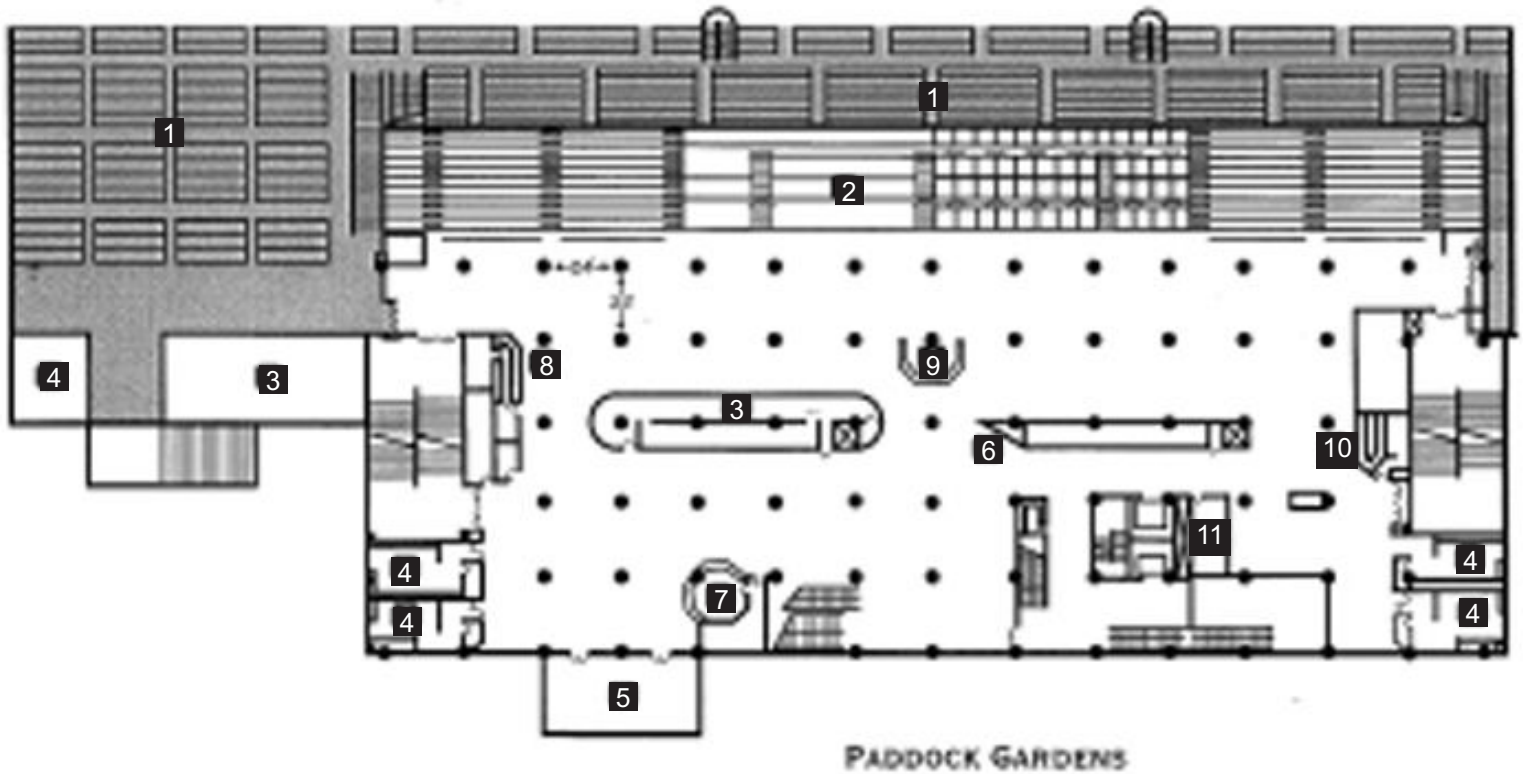

CANTERBURY PARK FACILITY MAP

- | | | |
|-----------------------|-----------------------------|---------------------------|
| 1. Gate 1 | 9. Free Parking | 17. Wild Horse Saloon |
| 2. Gate 2 | 10. Preferred/Valet Parking | 18. Paddock Gardens |
| 3. Gate 3/Stable Gate | 11. Grandstand Entrance | 19. Shire Square |
| 4. Gate 4 | 12. Grandstand | 20. Paddock Pavilion |
| 5. Park Inn | 13. Card Club Entrance | 21. Ubetcha Bar & Grill |
| 6. Stables | 14. Tote Board | 22. Loading Dock Entrance |
| 7. Main Racetrack | 15. Finish Line | 23. Practice Track |
| 8. Turf Course | 16. Apron | 24. Shire Square Entrance |

CANTERBURY PARK PADDOCK PAVILION MAP

1. Ticket Office
2. Admission Booths

3. Security Gate
4. Concession Stand

5. Overhead Door
6. Grandstand Entrance

CANTERBURY PARK TRACK LEVEL MAP

- | | | |
|------------------------------|------------------------------|------------------------------|
| 1. Grandstand Entrance | 8. Leinie's Lodge Concession | 15. Poker Room |
| 2. Information Center | 9. St. Paul Snack | 16. Food Court |
| 3. Card club/Valet Entrance | 10. Ubetcha Bar | 17. Bar |
| 4. Bathrooms | 11. Ubetcha Grill | 18. Wild Horse Saloon & Deck |
| 5. Shakopee Stand Concession | 12. Ubetcha Deck | 19. Mutuels |
| 6. Pizza n' Pasta Concession | 13. Card club Entrance | 20. Iguana Bar |
| 7. Ice Cream Concession | 14. Casino Games Room | |

CANTERBURY PARK MEZZANINE LEVEL MAP

1. Outside Seating
2. Inside Seating
3. Mutuels
4. Bathrooms

5. Deck
6. Pronto Pup Concession
7. Canterbury Grill
8. Char's Pub

9. Horseshoe Bar
10. South of the Border
11. Canterbury Pub