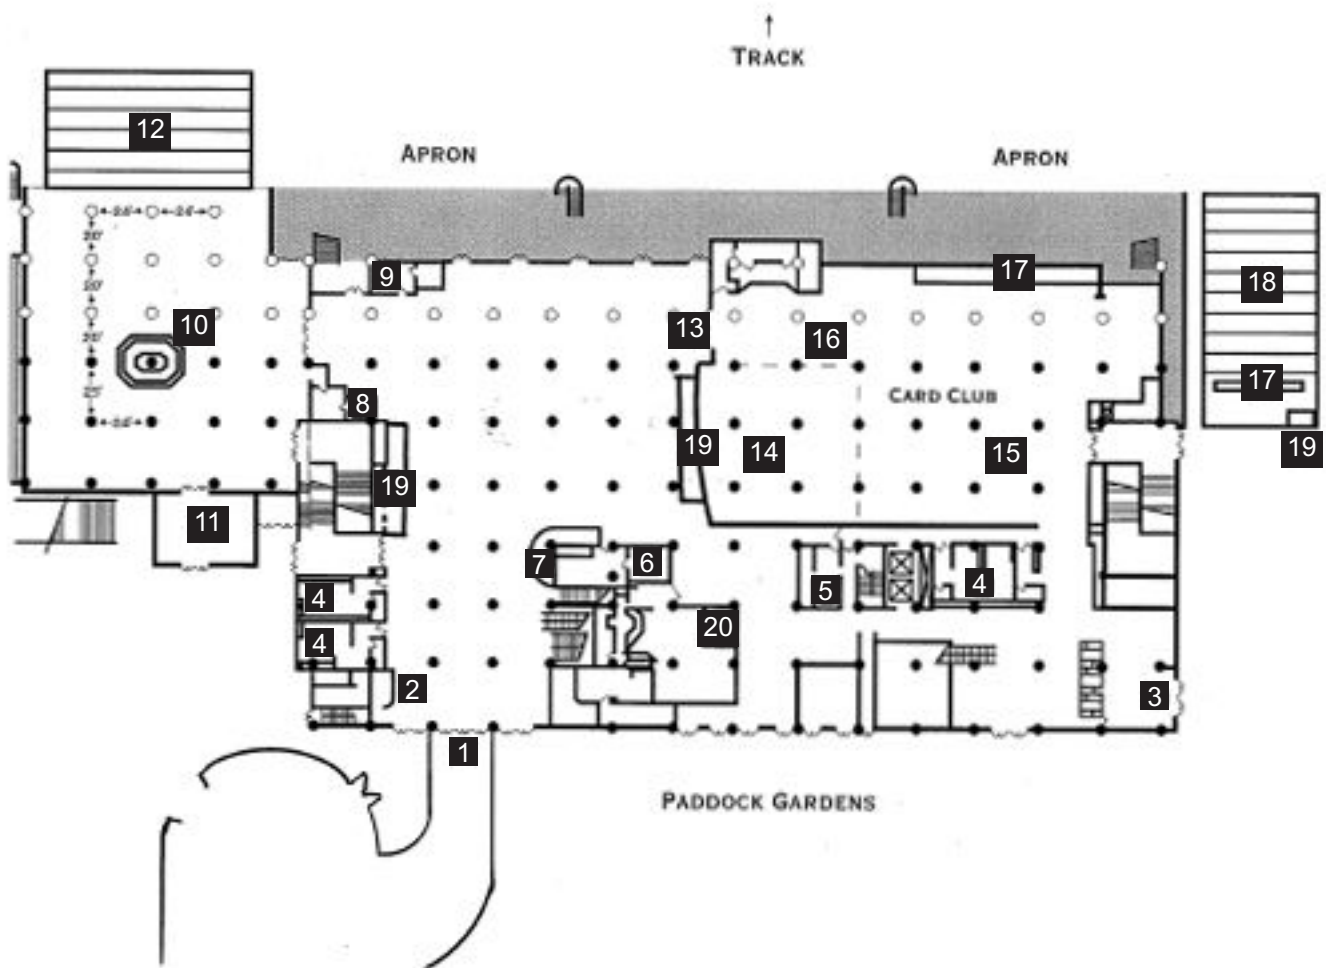

## CANTERBURY PARK TRACK LEVEL MAP

- |                              |                              |                              |
|------------------------------|------------------------------|------------------------------|
| 1. Grandstand Entrance       | 8. Leinie's Lodge Concession | 15. Poker Room               |
| 2. Information Center        | 9. St. Paul Snack            | 16. Food Court               |
| 3. Card club/Valet Entrance  | 10. Ubetcha Bar              | 17. Bar                      |
| 4. Bathrooms                 | 11. Ubetcha Grill            | 18. Wild Horse Saloon & Deck |
| 5. Shakopee Stand Concession | 12. Ubetcha Deck             | 19. Mutuels                  |
| 6. Pizza n' Pasta Concession | 13. Card club Entrance       | 20. Iguana Bar               |
| 7. Ice Cream Concession      | 14. Casino Games Room        |                              |